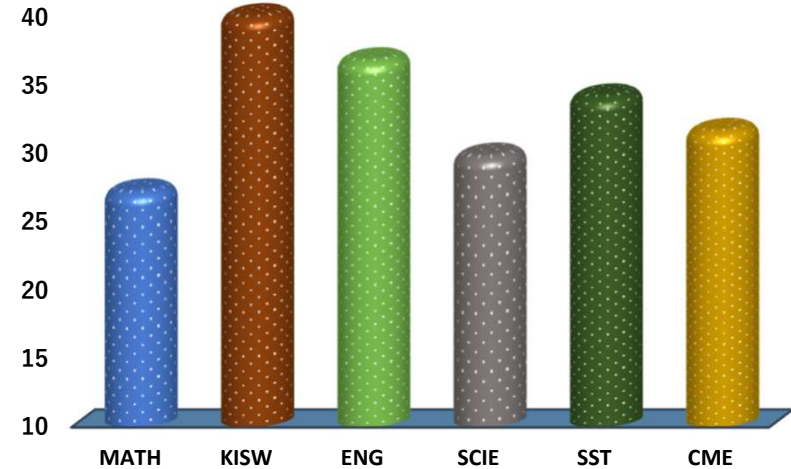

BUYEGI ARCHBISHOP

REGION: MWANZA

SCHOOL AVERAGE

33.6

DISTRICT: ILEMELA

SUBJECT AND GRADE PERFORMANCE ANALYSIS

SUBJECT RANKING

KISWAHILI	41.9	84%	1
ENGLISH	36.8	74%	2
SOCIAL STUDIES	34.1	68%	3
CIVIC AND MORAL EDUCATION	31.6	63%	4
SCIENCE	29.8	60%	5
MATHEMATICS	27.2	54%	6

SUBJECT GRADE ANALYSIS

SUBJECT/GRADE	A	B	C	D	E
MATHEMATICS	4	7	12	8	0
KISWAHILI	24	7	0	0	0
ENGLISH	11	13	7	0	0
SCIENCE	4	8	17	2	0
SOCIAL STUDIES	5	19	6	1	0
CIVIC AND MORAL	1	16	14	0	0

OVERALL GRADE ANALYSIS

Grade	Count	Total	Percentage
A	4	31	13%
B	17		55%
C	10		32%
D	0		0%
E	0		0%

CHART SUBJECT ANALYSIS

BOYS VS GIRLS PERFORMANCE

	SAT		SAT	31
	13		18	
	37%		31%	

Category	Count	Percentage
REGISTERED	31	100%
SEATED	31	100%
ABSENTEES	0	0%
PASSED	31	100%
FAILED	0	0%